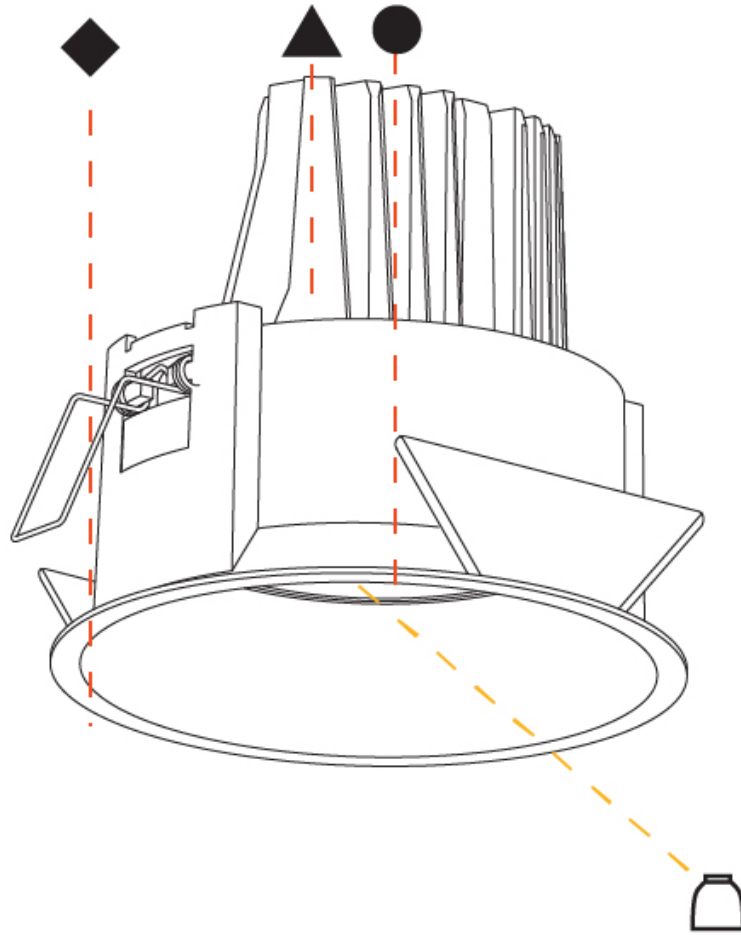

MECHANIQ ROUND DEEP RECESSED

A35064-

PROJECT	_____
TYPE	_____
SPECIFIER	_____
QUANTITY	_____
DATE	_____

A