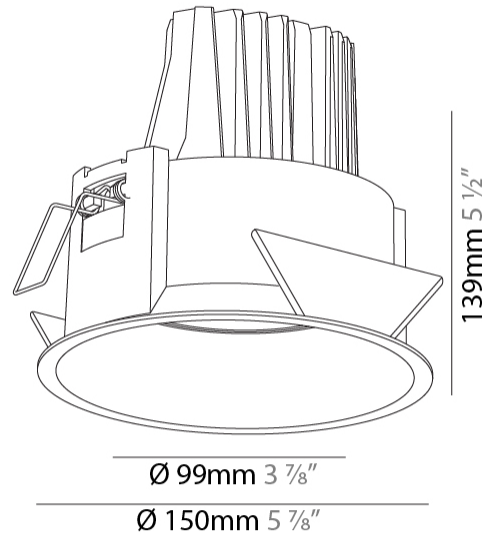

GENERAL

Series: Mechaniq Round Deep
 Brand: Prolicht
 Division: Architectural
 Mounting Type: Recessed
 Mounting Location: Ceiling
 Subcategory: Downlight

PHYSICAL

Shape: Round
 Diameter (mm): 150
 Diameter (in): 5 7/8
 Height (mm): 139
 Height (in): 5 1/2
 Min. Recessing Depth (mm): 160
 Min. Recessing Depth (in): 6 5/16
 Weight (kg): 0.907
 Weight (lbs): 2
 Fixture Finish: SSR / BKV / CWI / CRY / HAB / UFT / ITA / RUA / FTG / MYG / LOD / PUS / FRO / FUP / KIA / POP / BLS / SPG / MEY / GOH / GUM / CHC / COM / ABZ / JAG / OBR / MOS / ROR
 Fixture Material: Aluminum Die Cast
 Cut-out Measurements: 140mm / 5 1/2"

LED

Number of LEDs: 1
 Color Temperature (°K): 2700 / 3000 / 3500 / 4000
 Max. Delivered Lumen (lm): 830 / 930 / 1010 / 1030
 CRI: >90 CRI
 Lamp Life (hrs): 50000

OPTICAL

Reflector: 8
 Adjustability: Rotational 355°; Tilt 30°

RATINGS AND CERTIFICATIONS

Certified By: Certified for North American Standards
 IP rating: IP20

	140mm 5 1/2"	160mm 6 5/16"	10 15mm 3/8" 9/16"	30°	355°	↑
A						

MECHANIQ ROUND DEEP RECESSED

A35061-

PROJECT _____

GENERAL

Series: Mechaniq Round Deep
 Brand: Prolicht
 Division: Architectural
 Mounting Type: Recessed
 Mounting Location: Ceiling
 Subcategory: Downlight

PHYSICAL

Shape: Round
 Diameter (mm): 150
 Diameter (in): 5 7/8
 Height (mm): 139
 Height (in): 5 1/2
 Ceiling Thickness (mm): 10 / 12.5 / 15
 Ceiling Thickness (in): 3/8 or 1/2 or 9/16
 Min. Recessing Depth (mm): 160
 Min. Recessing Depth (in): 6 5/16
 Light Distribution: Adjustable / Downlight
 Weight (kg): 0.907
 Weight (lbs): 2
 Fixture Finish: SSR / BKV / CWI / CRY / HAB / UFT / ITA / RUA / FTG / MYG / LOD / PUS / FRO / FUP / KIA / POP / BLS / SPG / MEY / GOH / GUM / CHC / COM / ABZ / JAG / OBR / MOS / ROR
 Fixture Material: Aluminum Die Cast
 Cut-out Measurements: 140mm / 5 1/2"